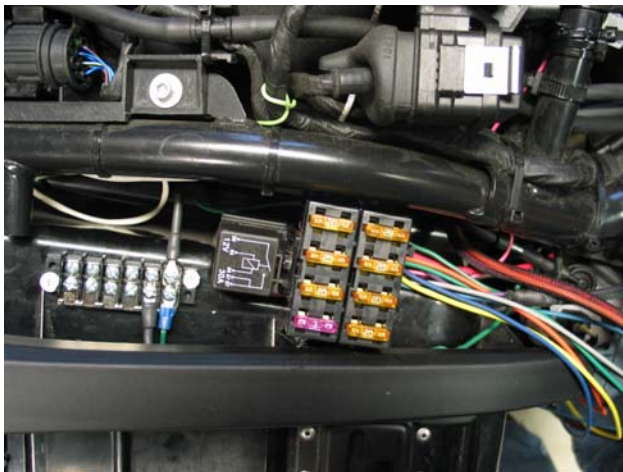

Heatrollers, Fuse Block, and LED Volt meter are permanent on the bike.